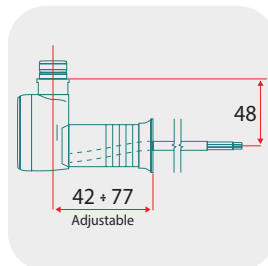

L (mm)	315	275	300	335	365	475
Power (W)	120	200	300	400	600	800

2 Year Guarantee on Electric Options