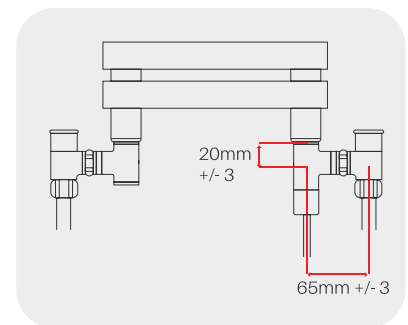

The elements used in Thermostatic Hybrid Heating options are rated IPX5.

Product Code	Model	Finish	Price (£) ex VAT.	Price (£) inc VAT.
RXDF-120WTHR-CH	120 Watt Thermostatic Hybrid Heating Kit	Chrome	£228	£274
RXDF-200WTHR-CH	200 Watt Thermostatic Hybrid Heating Kit	Chrome	£228	£274
RXDF-300WTHR-CH	300 Watt Thermostatic Hybrid Heating Kit	Chrome	£228	£274
RXDF-400WTHR-CH	400 Watt Thermostatic Hybrid Heating Kit	Chrome	£228	£274
RXDF-600WTHR-CH	600 Watt Thermostatic Hybrid Heating Kit	Chrome	£228	£274
RXDF-120WTHR-WH	120 Watt Thermostatic Hybrid Heating Kit	White	£228	£274
RXDF-200WTHR-WH	200 Watt Thermostatic Hybrid Heating Kit	White	£228	£274
RXDF-300WTHR-WH	300 Watt Thermostatic Hybrid Heating Kit	White	£228	£274
RXDF-400WTHR-WH	400 Watt Thermostatic Hybrid Heating Kit	White	£228	£274
RXDF-600WTHR-WH	600 Watt Thermostatic Hybrid Heating Kit	White	£228	£274
RXDF-120WTHR-BL	120 Watt Thermostatic Hybrid Heating Kit	Black	£228	£274
RXDF-200WTHR-BL	200 Watt Thermostatic Hybrid Heating Kit	Black	£228	£274
RXDF-300WTHR-BL	300 Watt Thermostatic Hybrid Heating Kit	Black	£228	£274
RXDF-400WTHR-BL	400 Watt Thermostatic Hybrid Heating Kit	Black	£228	£274
RXDF-600WTHR-BL	600 Watt Thermostatic Hybrid Heating Kit	Black	£228	£274

Chrome