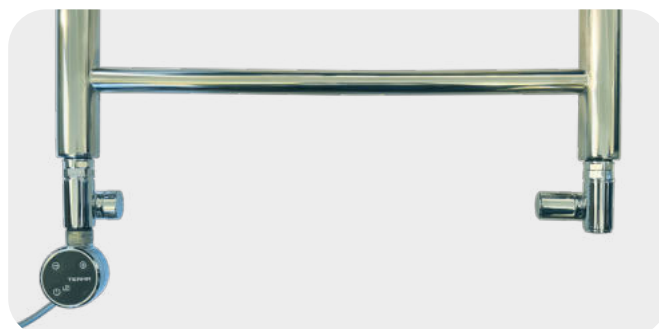

Recommended configuration using Hybrid valves.