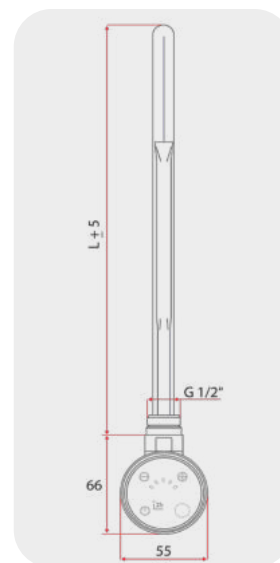

L (mm)	315	275	300	335	365	475
Power (W)	120	200	300	400	600	800

2 Year Guarantee on Electric Options