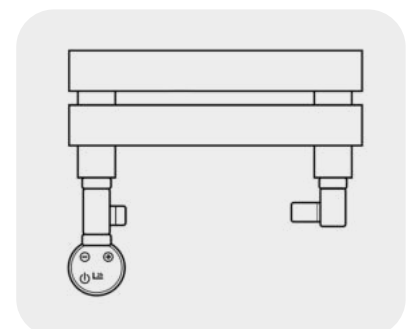

Recommended configuration using Hybrid valves.