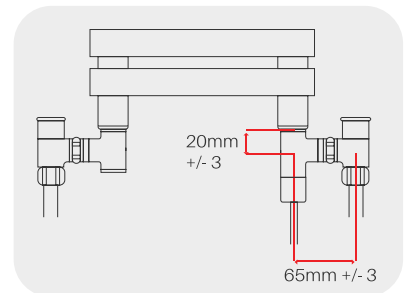

Standard Hybrid Heating

To be added to chosen towel rail

Hybrid Heating (Dual Fuel) kits enable you to use your towel rail on your central heating system or as an electric option, when the central heating is not being used. Simply ask your fitter for operating instructions.

The cost of your chosen Hybrid Heating option should be added to the cost of the radiator. Radiator valves will also be required for Hybrid Radiators (please see pages 77 & 78).

The Standard Hybrid Heating option does not come with an adjustable control. We recommend employing the use of a wall plate controller, so that you are able to adjust the output of your radiator.

The elements used in standard Hybrid Heating options are rated IP55.

Product Code	Model	Finish	Price (£) ex VAT.	Price (£) inc VAT.
RXDF-100WSTD	100 Watt Standard Hybrid Heating Kit	Standard	£95	£115
RXDF-150WSTD	150 Watt Standard Hybrid Heating Kit	Standard	£95	£115
RXDF-200WSTD	200 Watt Standard Hybrid Heating Kit	Standard	£95	£115
RXDF-300WSTD	300 Watt Standard Hybrid Heating Kit	Standard	£95	£115
RXDF-400WSTD	400 Watt Standard Hybrid Heating Kit	Standard	£95	£115
RXDF-600WSTD	600 Watt Standard Hybrid Heating Kit	Standard	£95	£115

Side View

*White & Chrome Covers Included In Kit

*Black & White T-Piece available on request

2 Year Guarantee on Electric Options