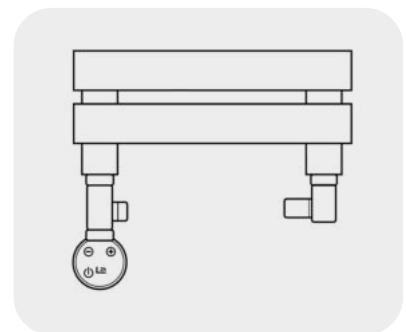

Recommended configuration using Hybrid valves.

*White & Chrome Covers Included In Kit

*Black & White T-Piece available on request

2 Year Guarantee on Electric Options